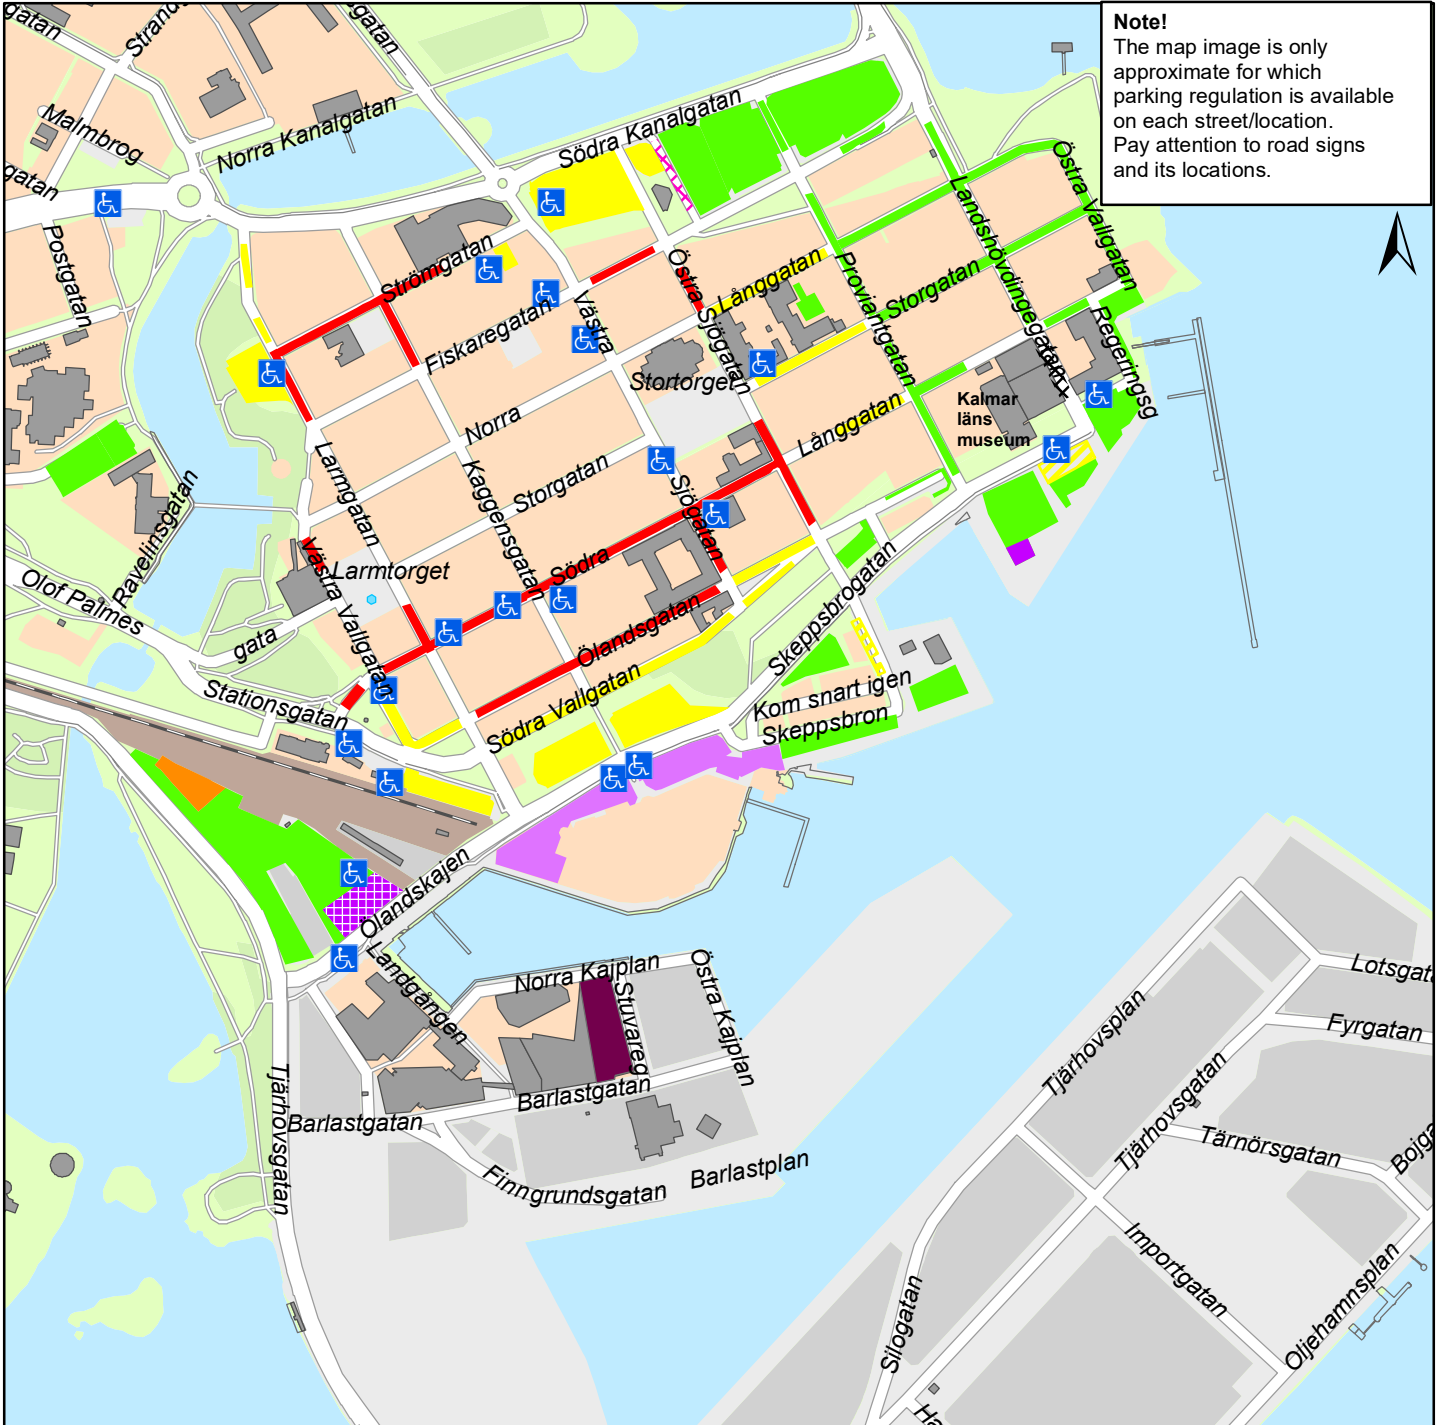

Note!
The map image is only approximate for which parking regulation is available on each street/location. Pay attention to road signs and its locations.

Parkering Kvarnholmen

- 24 hour (7 SEK/hour) *
- 7-days (7 SEK/hour) *
- 1 hour med p-disc
- 3 hour (14 SEK/hour)
- 3 hour (7 SEK/hour)
- Bus (No fee)
- Bus & truck (No fee)
- Motorhome P (7 SEK/hour)
- Motorhome P with service fee
- Parking for disabled
- Baronen P
- Linnéuniversitetets P-garage

* Dayticket 30 SEK/day

Fee:

Weekday before saturday and sunday: 09:00-18:00

0 50 100 200 meter

Kalmar kommun